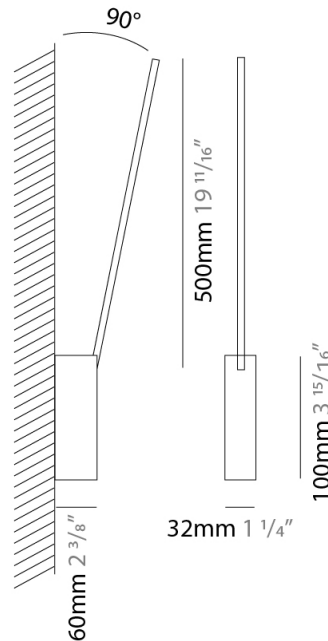

PROJECT	
TYPE	
SPECIFIER	
QUANTITY	
DATE	

SPILLO 1 ROD SURFACE

D42034- -

base number
 Color Temperature Finish Options

- To build a product code in our configurator select the specify button on the base model # product page
- To build a manual product code on this datasheet choose from the options listed below in blue font and add the suffix to the base model #

GENERAL

Series: Spillo
 Subseries: Spillo 1 Rod
 Brand: Icone
 Division: Design
 Mounting Type: Surface
 Mounting Location: Wall
 Subcategory: Ambient

PHYSICAL

Shape: Rectangle
 Width (mm): 32
 Width (in): 1 ¼
 Height (mm): 500
 Height (in): 19 11/16
 Extension (mm): 460
 Extension (in): 18 1/8
 Light Distribution: Direct / Indirect
 Fixture Finish: WHI / WHC / BLK / BGD
 Fixture Material: Brass

LED

Color Temperature (°K): 2700 / 3000
 Nominal Lumen (lm): 440
 CRI: >90 CRI
 Lamp Life (hrs): 50000

OPTICAL

Adjustability: Tilt 90°

RATINGS AND CERTIFICATIONS

Certified By: Certified for North American Standards
 IP rating: IP20

GENERAL

Series: Spillo
 Subseries: Spillo 2 Rod
 Brand: Icone
 Division: Design
 Mounting Type: Surface
 Mounting Location: Wall
 Subcategory: Ambient

PHYSICAL

Shape: Rectangle
 Width (mm): 32
 Width (in): 1 1/4
 Height (mm): 1090
 Height (in): 42 15/16
 Extension (mm): 660
 Extension (in): 26
 Light Distribution: Direct / Indirect
 Fixture Finish: WHI / WHC / BLK / BGD
 Fixture Material: Brass