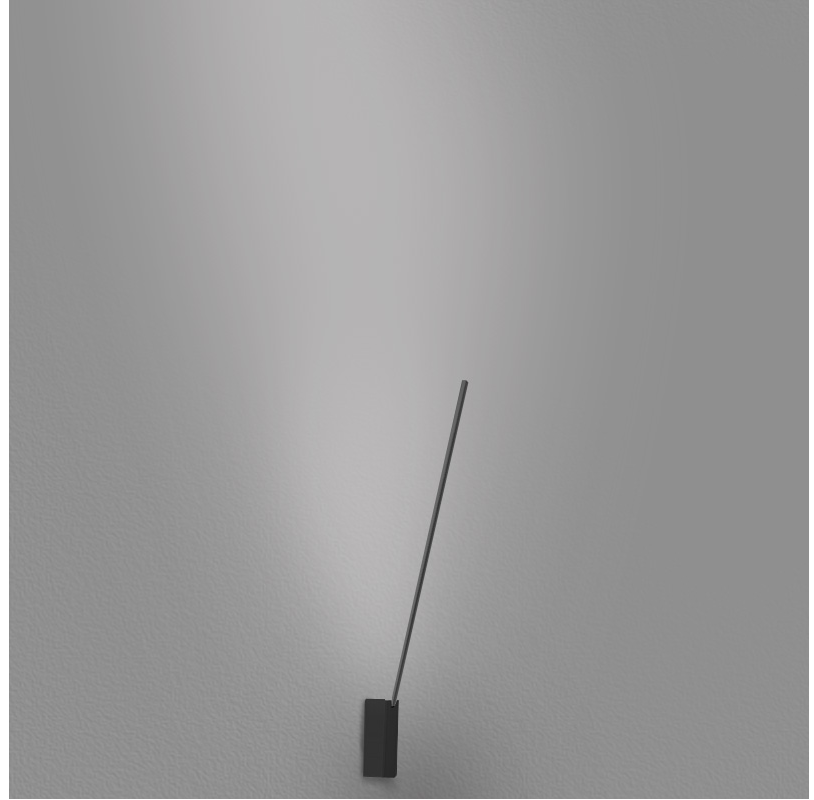

PROJECT	
TYPE	
SPECIFIER	
QUANTITY	
DATE	

SPILLO 1 ROD SURFACE

D42034- -

base number
 Color Temperature Finish Options

- To build a product code in our configurator select the specify button on the base model # product page
- To build a manual product code on this datasheet choose from the options listed below in blue font and add the suffix to the base model #

GENERAL

Series: Spillo
 Subseries: Spillo 1 Rod
 Brand: Icone
 Division: Design
 Mounting Type: Surface
 Mounting Location: Wall
 Subcategory: Ambient

PHYSICAL

Shape: Rectangle
 Width (mm): 32
 Width (in): 1 ¼
 Height (mm): 500
 Height (in): 19 11/16
 Extension (mm): 460
 Extension (in): 18 1/8
 Light Distribution: Direct / Indirect
 Fixture Finish: WHI / WHC / BLK / BGD
 Fixture Material: Brass

LED

Color Temperature (°K): 2700 / 3000
 Nominal Lumen (lm): 440
 CRI: >90 CRI
 Lamp Life (hrs): 50000

OPTICAL

Adjustability: Tilt 90°

RATINGS AND CERTIFICATIONS

Certified By: Certified for North American Standards
 IP rating: IP20

GENERAL

Series: Spillo
 Subseries: Spillo 2 Rod
 Brand: Icone
 Division: Design
 Mounting Type: Surface
 Mounting Location: Wall
 Subcategory: Ambient

PHYSICAL

Shape: Rectangle
 Width (mm): 32
 Width (in): 1 1/4
 Height (mm): 1090
 Height (in): 42 15/16
 Extension (mm): 660
 Extension (in): 26
 Light Distribution: Direct / Indirect
 Fixture Finish: WHI / WHC / BLK / BGD
 Fixture Material: Brass