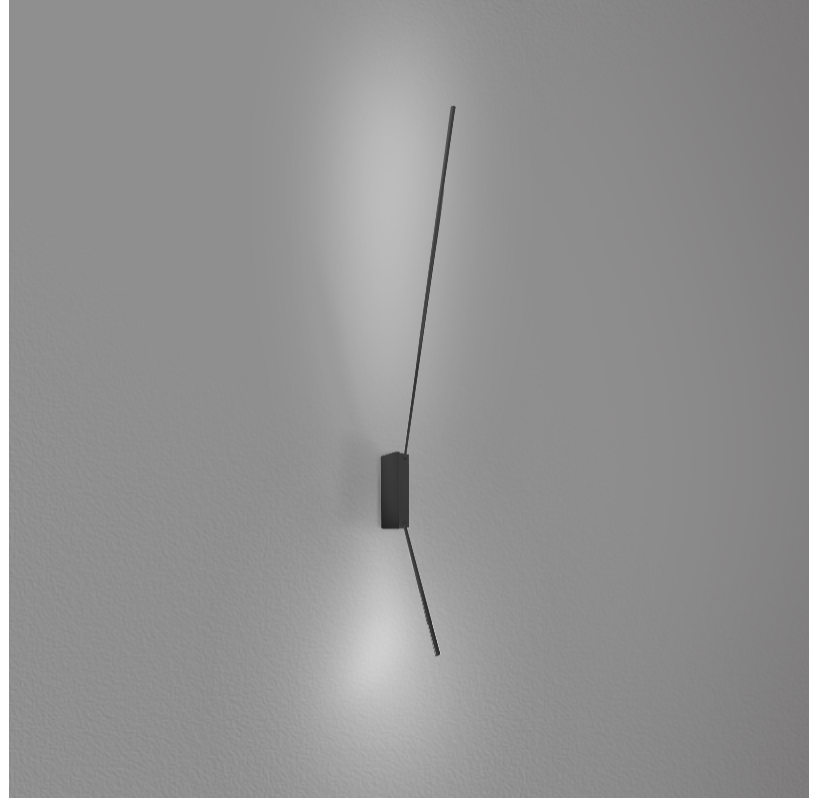

## SPILLO 1 ROD SURFACE

**D42034-** -

base number                          
 Color            Temperature    Finish            Options

- To build a product code in our configurator select the specify button on the base model # product page
- To build a manual product code on this datasheet choose from the options listed below in blue font and add the suffix to the base model #

### GENERAL

Series: Spillo  
 Subseries: Spillo 1 Rod  
 Brand: Icone  
 Division: Design  
 Mounting Type: Surface  
 Mounting Location: Wall  
 Subcategory: Ambient

**GENERAL**

Series: Spillo  
 Subseries: Spillo 2 Rod  
 Brand: Icone  
 Division: Design  
 Mounting Type: Surface  
 Mounting Location: Wall  
 Subcategory: Ambient

**PHYSICAL**

Shape: Rectangle  
 Width (mm): 32  
 Width (in): 1 1/4  
 Height (mm): 1090  
 Height (in): 42 15/16  
 Extension (mm): 660  
 Extension (in): 26  
 Light Distribution: Direct / Indirect  
 Fixture Finish: WHI / WHC / BLK / BGD  
 Fixture Material: Brass

**LED**

Color Temperature (°K): 2700 / 3000  
 Nominal Lumen (lm): 990  
 CRI: >90 CRI  
 Lamp Life (hrs): 50000

**OPTICAL**

Adjustability: Tilt 90°

**RATINGS AND CERTIFICATIONS**

Certified By: Certified for North American Standards  
 IP rating: IP20