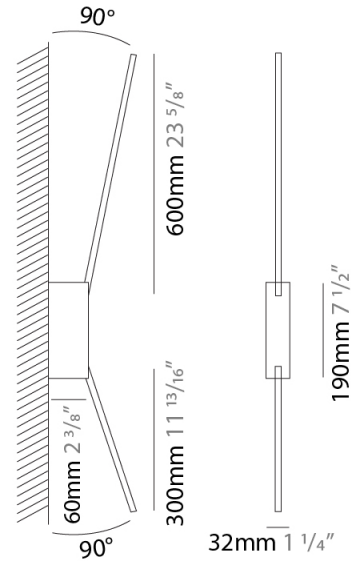

### PHYSICAL

Shape: Rectangle  
 Width (mm): 32  
 Width (in): 1 ¼  
 Height (mm): 500  
 Height (in): 19 11/16  
 Extension (mm): 460  
 Extension (in): 18 1/8  
 Light Distribution: Direct / Indirect  
 Fixture Finish: WHI / WHC / BLK / BGD  
 Fixture Material: Brass

**GENERAL**

Series: Spillo  
 Subseries: Spillo 2 Rod  
 Brand: Icone  
 Division: Design  
 Mounting Type: Surface  
 Mounting Location: Wall  
 Subcategory: Ambient

**PHYSICAL**

Shape: Rectangle  
 Width (mm): 32  
 Width (in): 1 1/4  
 Height (mm): 1090  
 Height (in): 42 15/16  
 Extension (mm): 660  
 Extension (in): 26  
 Light Distribution: Direct / Indirect  
 Fixture Finish: WHI / WHC / BLK / BGD  
 Fixture Material: Brass

**LED**

Color Temperature (°K): 2700 / 3000  
 Nominal Lumen (lm): 990  
 CRI: >90 CRI  
 Lamp Life (hrs): 50000

**OPTICAL**

Adjustability: Tilt 90°

**RATINGS AND CERTIFICATIONS**

Certified By: Certified for North American Standards  
 IP rating: IP20