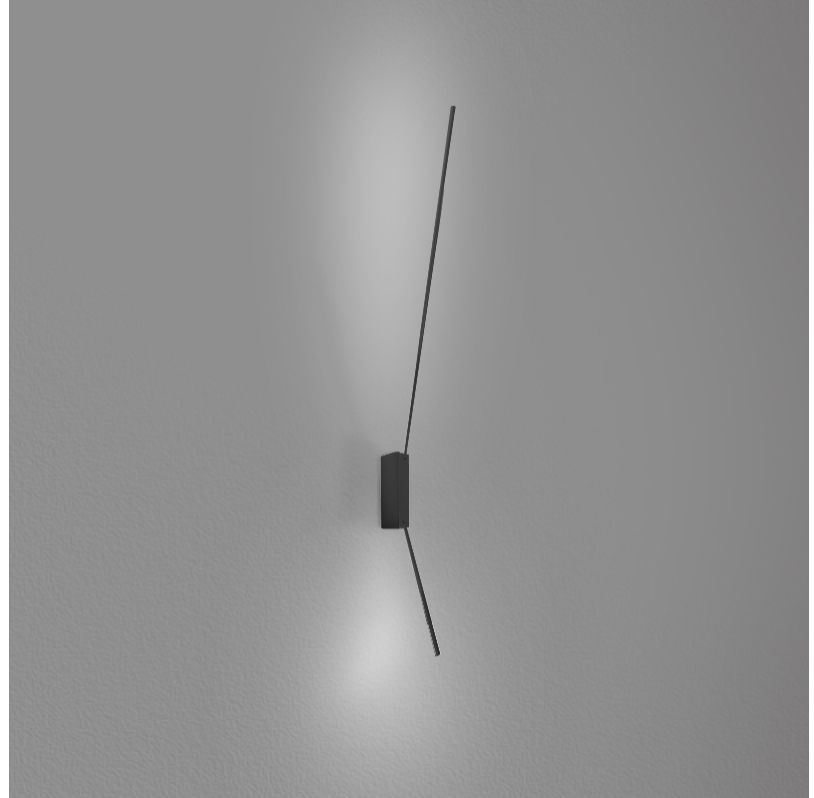

PROJECT	
TYPE	
SPECIFIER	
QUANTITY	
DATE	

SPILLO 1 ROD SURFACE

D42034- -

base number
 Color Temperature Finish Options

- To build a product code in our configurator select the specify button on the base model # product page
- To build a manual product code on this datasheet choose from the options listed below in blue font and add the suffix to the base model #

GENERAL

Series: Spillo
 Subseries: Spillo 1 Rod
 Brand: Icone
 Division: Design
 Mounting Type: Surface
 Mounting Location: Wall
 Subcategory: Ambient

PHYSICAL

Shape: Rectangle
 Width (mm): 32
 Width (in): 1 ¼
 Height (mm): 500
 Height (in): 19 11/16
 Extension (mm): 460
 Extension (in): 18 1/8
 Light Distribution: Direct / Indirect
 Fixture Finish: WHI / WHC / BLK / BGD
 Fixture Material: Brass

GENERAL

Series: Spillo
 Subseries: Spillo 2 Rod
 Brand: Icone
 Division: Design
 Mounting Type: Surface
 Mounting Location: Wall
 Subcategory: Ambient

PHYSICAL

Shape: Rectangle
 Width (mm): 32
 Width (in): 1 1/4
 Height (mm): 1090
 Height (in): 42 15/16
 Extension (mm): 660
 Extension (in): 26
 Light Distribution: Direct / Indirect
 Fixture Finish: WHI / WHC / BLK / BGD
 Fixture Material: Brass

LED

Color Temperature (°K): 2700 / 3000
 Nominal Lumen (lm): 990
 CRI: >90 CRI
 Lamp Life (hrs): 50000

OPTICAL

Adjustability: Tilt 90°

RATINGS AND CERTIFICATIONS

Certified By: Certified for North American Standards
 IP rating: IP20