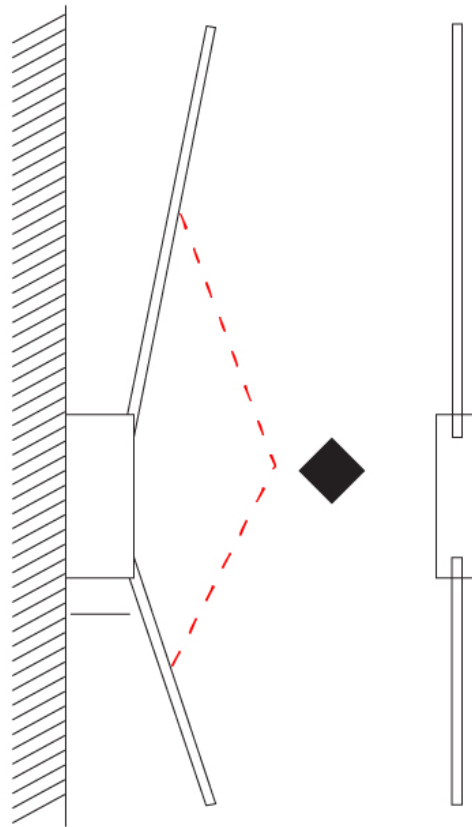

GENERAL

Series: Spillo
 Subseries: Spillo 1 Rod
 Brand: Icone
 Division: Design
 Mounting Type: Surface
 Mounting Location: Wall
 Subcategory: Ambient

PHYSICAL

Shape: Rectangle
 Width (mm): 32
 Width (in): 1 ¼
 Height (mm): 500
 Height (in): 19 11/16
 Extension (mm): 460
 Extension (in): 18 1/8
 Light Distribution: Direct / Indirect
 Fixture Finish: WHI / WHC / BLK / BGD
 Fixture Material: Brass

SPILLO 2 ROD SURFACE

D42046-

PROJECT _____

TYPE _____

SPECIFIER _____

QUANTITY _____

DATE _____

D