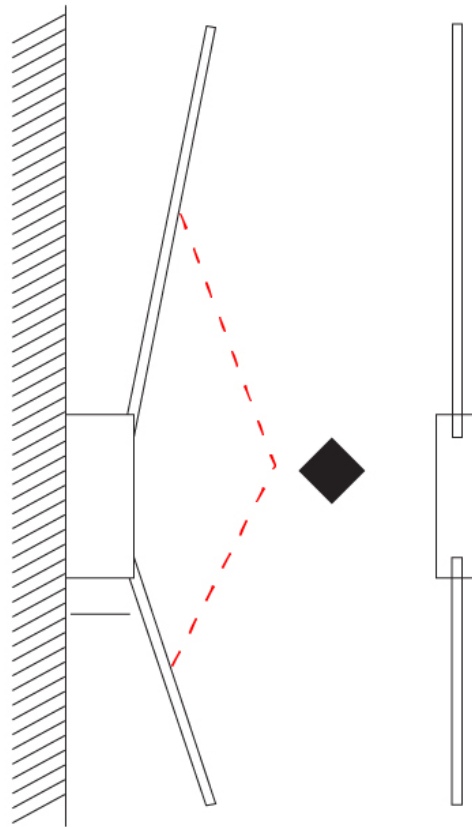

## SPILO 2 ROD SURFACE

D42046-

PROJECT \_\_\_\_\_

TYPE \_\_\_\_\_

SPECIFIER \_\_\_\_\_

QUANTITY \_\_\_\_\_

DATE \_\_\_\_\_

D