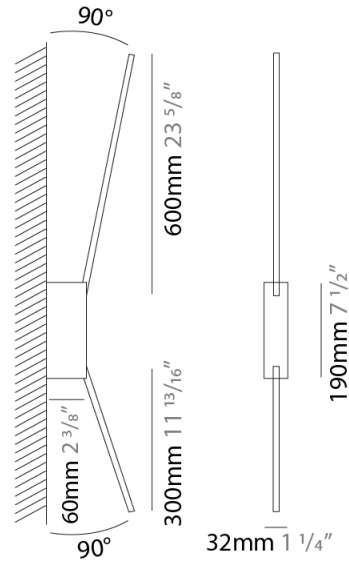

GENERAL

Series: Spillo
 Subseries: Spillo 1 Rod
 Brand: Icone
 Division: Design
 Mounting Type: Surface
 Mounting Location: Wall
 Subcategory: Ambient

PHYSICAL

Shape: Rectangle
 Width (mm): 32
 Width (in): 1 ¼
 Height (mm): 500
 Height (in): 19 11/16
 Extension (mm): 460
 Extension (in): 18 1/8
 Light Distribution: Direct / Indirect
 Fixture Finish: WHI / WHC / BLK / BGD
 Fixture Material: Brass

GENERAL

Series: Spillo
 Subseries: Spillo 2 Rod
 Brand: Icone
 Division: Design
 Mounting Type: Surface
 Mounting Location: Wall
 Subcategory: Ambient

PHYSICAL

Shape: Rectangle
 Width (mm): 32
 Width (in): 1 1/4
 Height (mm): 1090
 Height (in): 42 15/16
 Extension (mm): 660
 Extension (in): 26
 Light Distribution: Direct / Indirect
 Fixture Finish: WHI / WHC / BLK / BGD
 Fixture Material: Brass

LED

Color Temperature (°K): 2700 / 3000
 Nominal Lumen (lm): 990
 CRI: >90 CRI
 Lamp Life (hrs): 50000

OPTICAL

Adjustability: Tilt 90°

RATINGS AND CERTIFICATIONS

Certified By: Certified for North American Standards
 IP rating: IP20